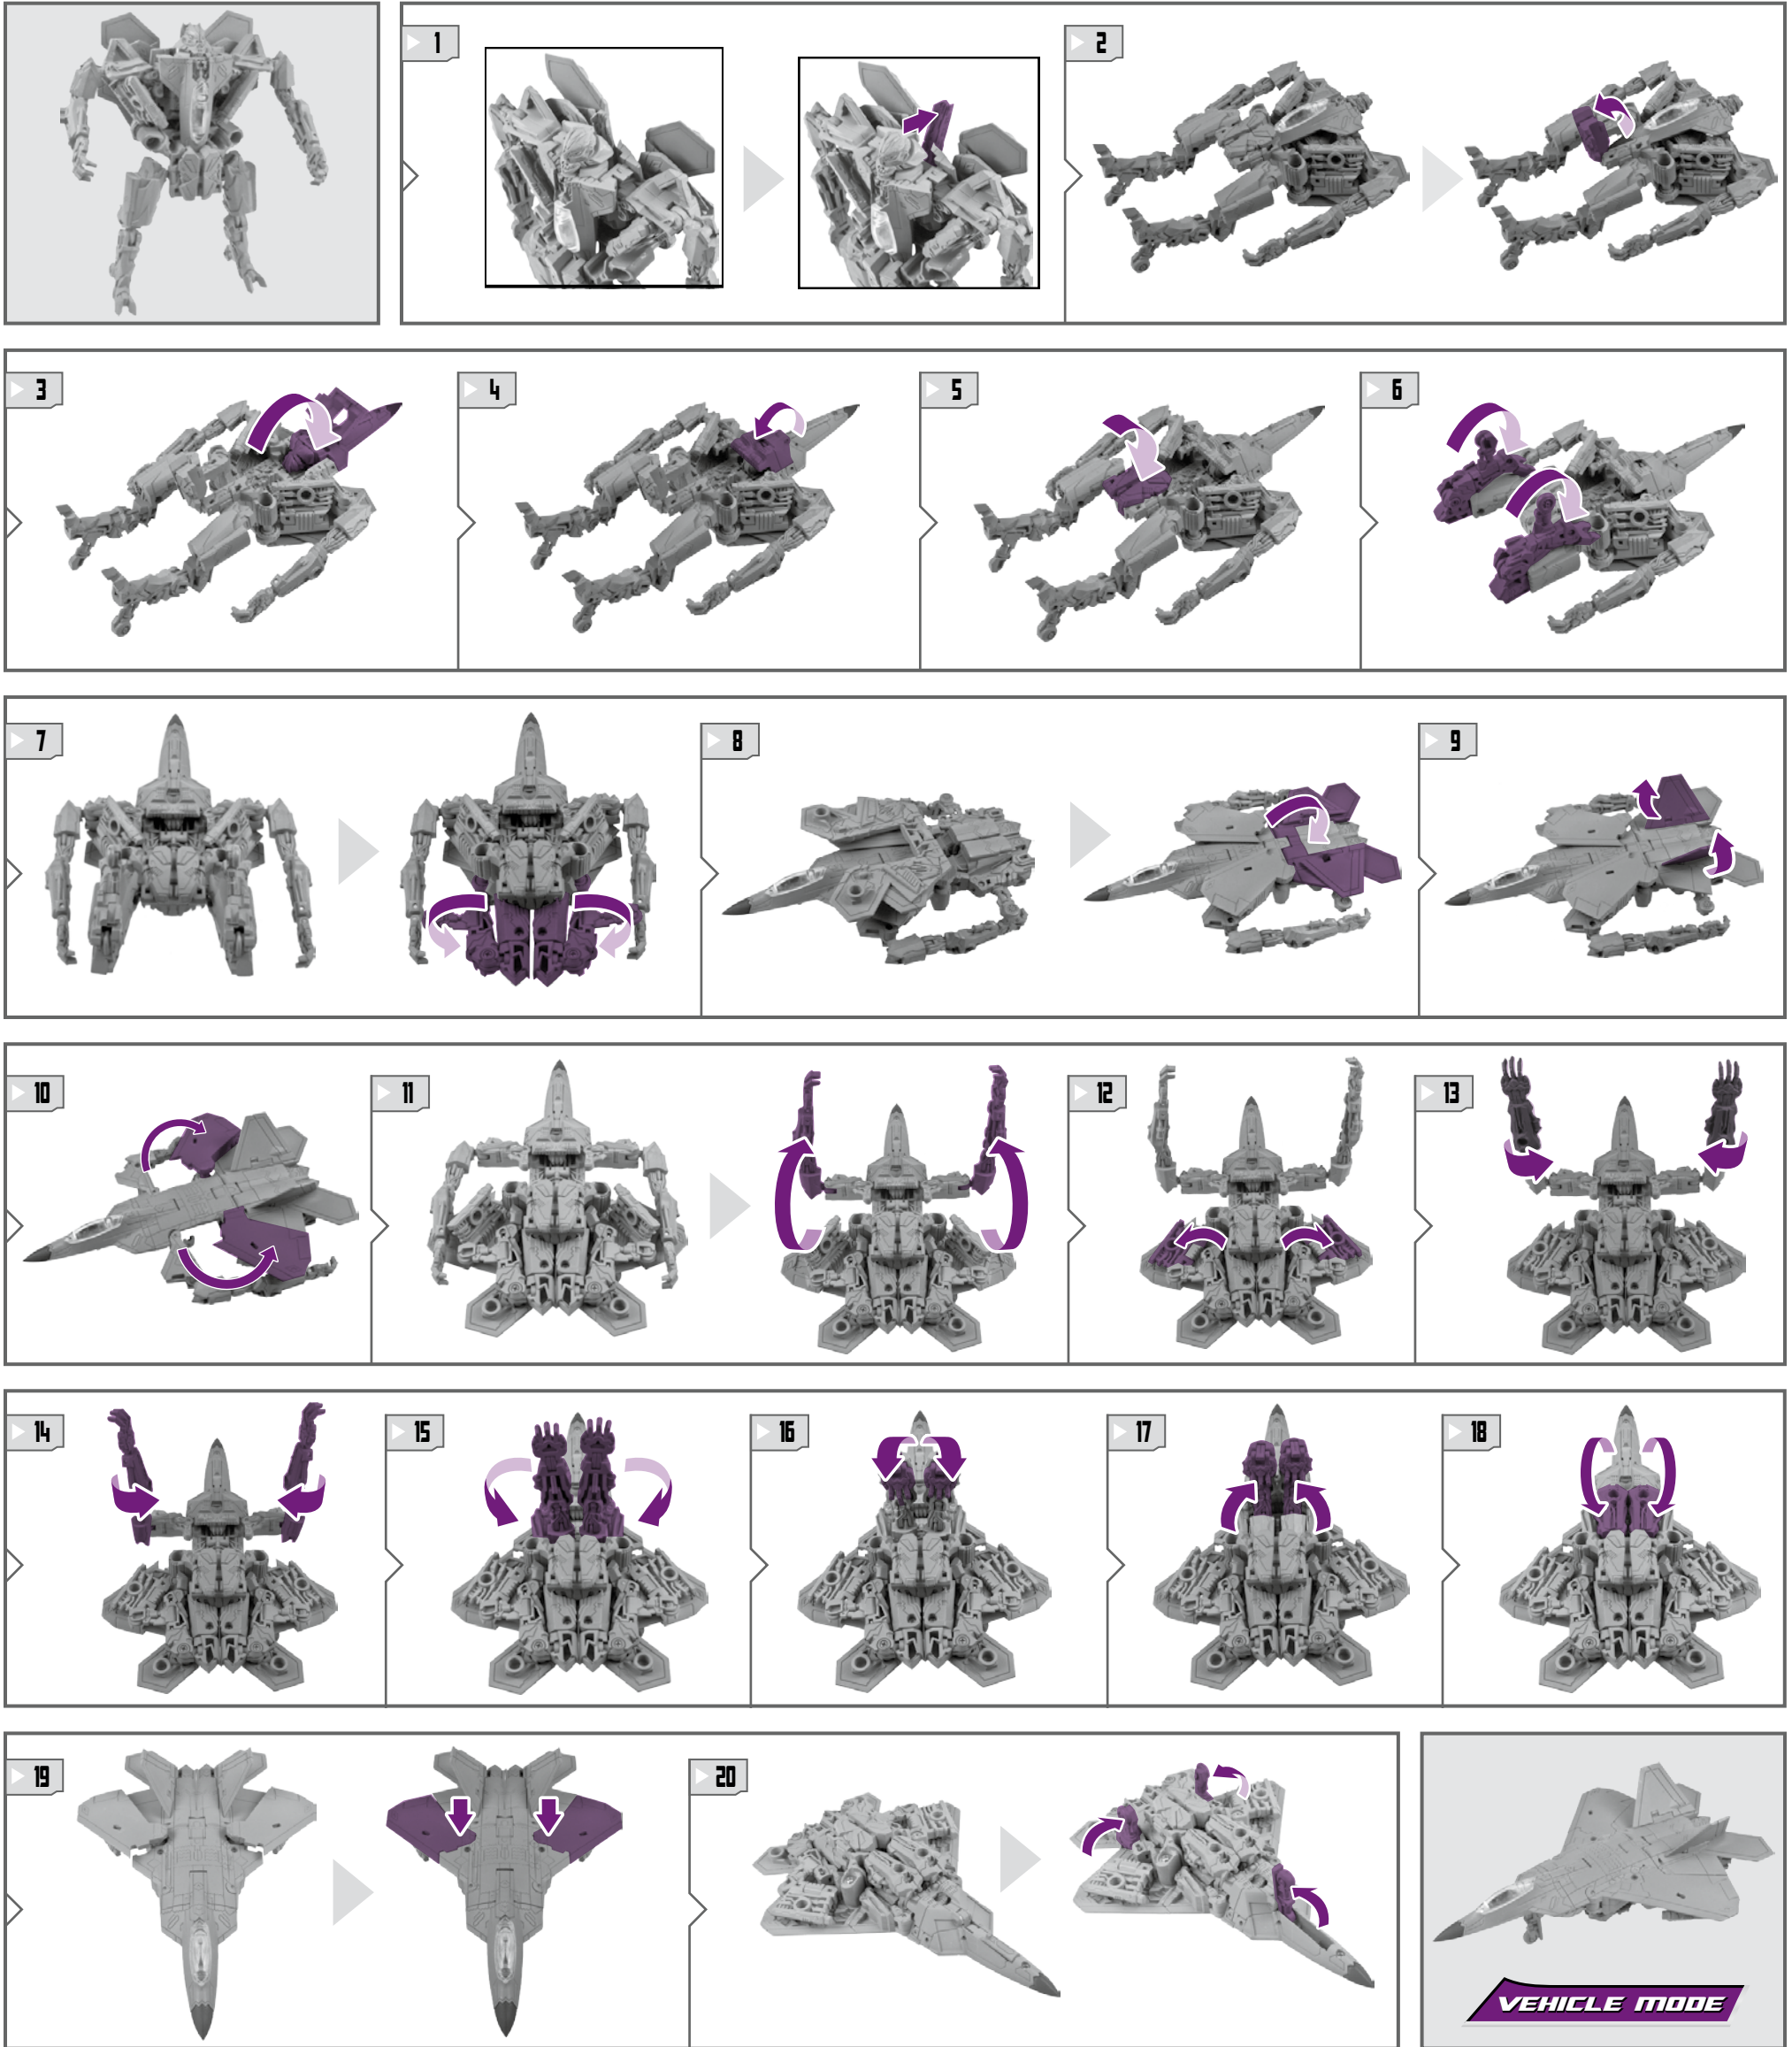

TRANSFORMERS.COM/INSTRUCTIONS

P/N 712934000

Retain instructions for future reference.
Product and colors may vary. Some poses may require hand support.
© 2010 Paramount Pictures Corporation.
Manufactured under license from TOMY Company, Ltd.
® and/or TM* & © 2010 Hasbro. All Rights Reserved. TM & © denote U.S. Trademarks.

Not suitable for children under 3 years because of small parts – choking hazard.