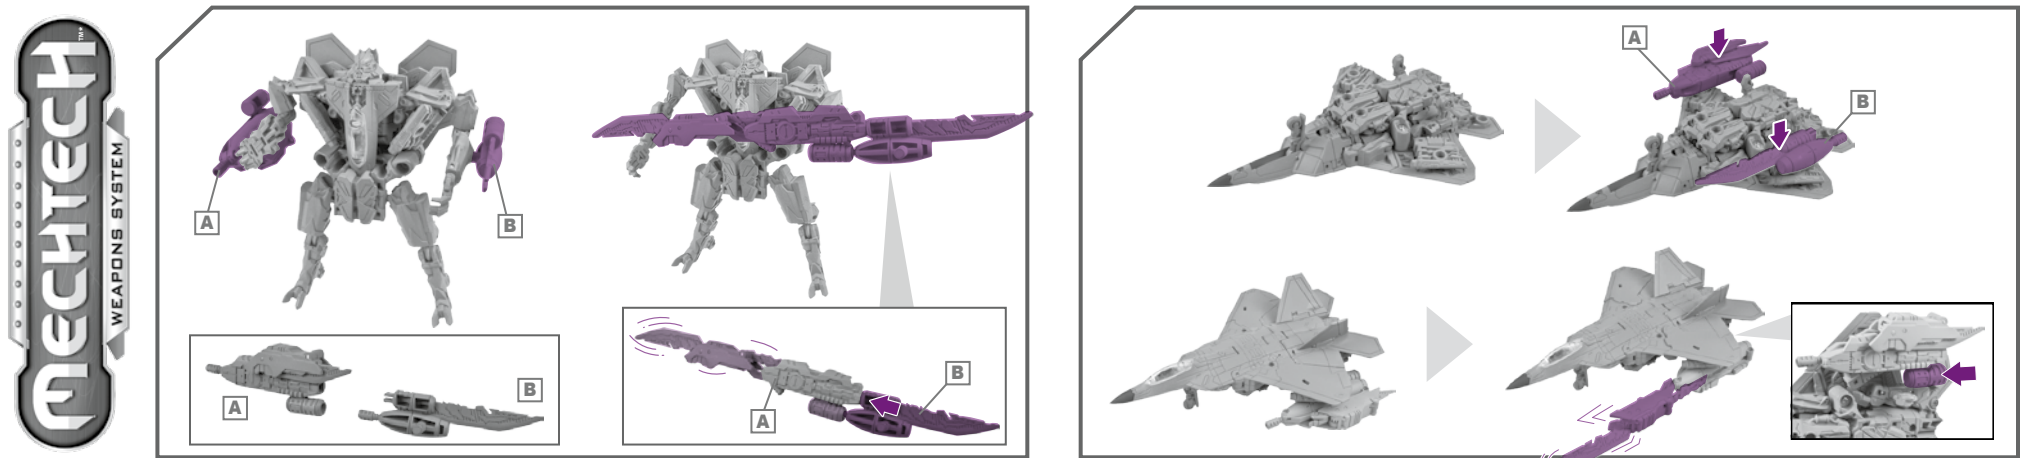

TRANSFORMERS.COM/INSTRUCTIONS

P/N 712934000

Retain instructions for future reference.
Product and colors may vary. Some poses may require hand support.
© 2010 Paramount Pictures Corporation.
Manufactured under license from TOMY Company, Ltd.
® and/or TM* & © 2010 Hasbro. All Rights Reserved. TM & © denote U.S. Trademarks.

Not suitable for children under 3 years because of small parts – choking hazard.