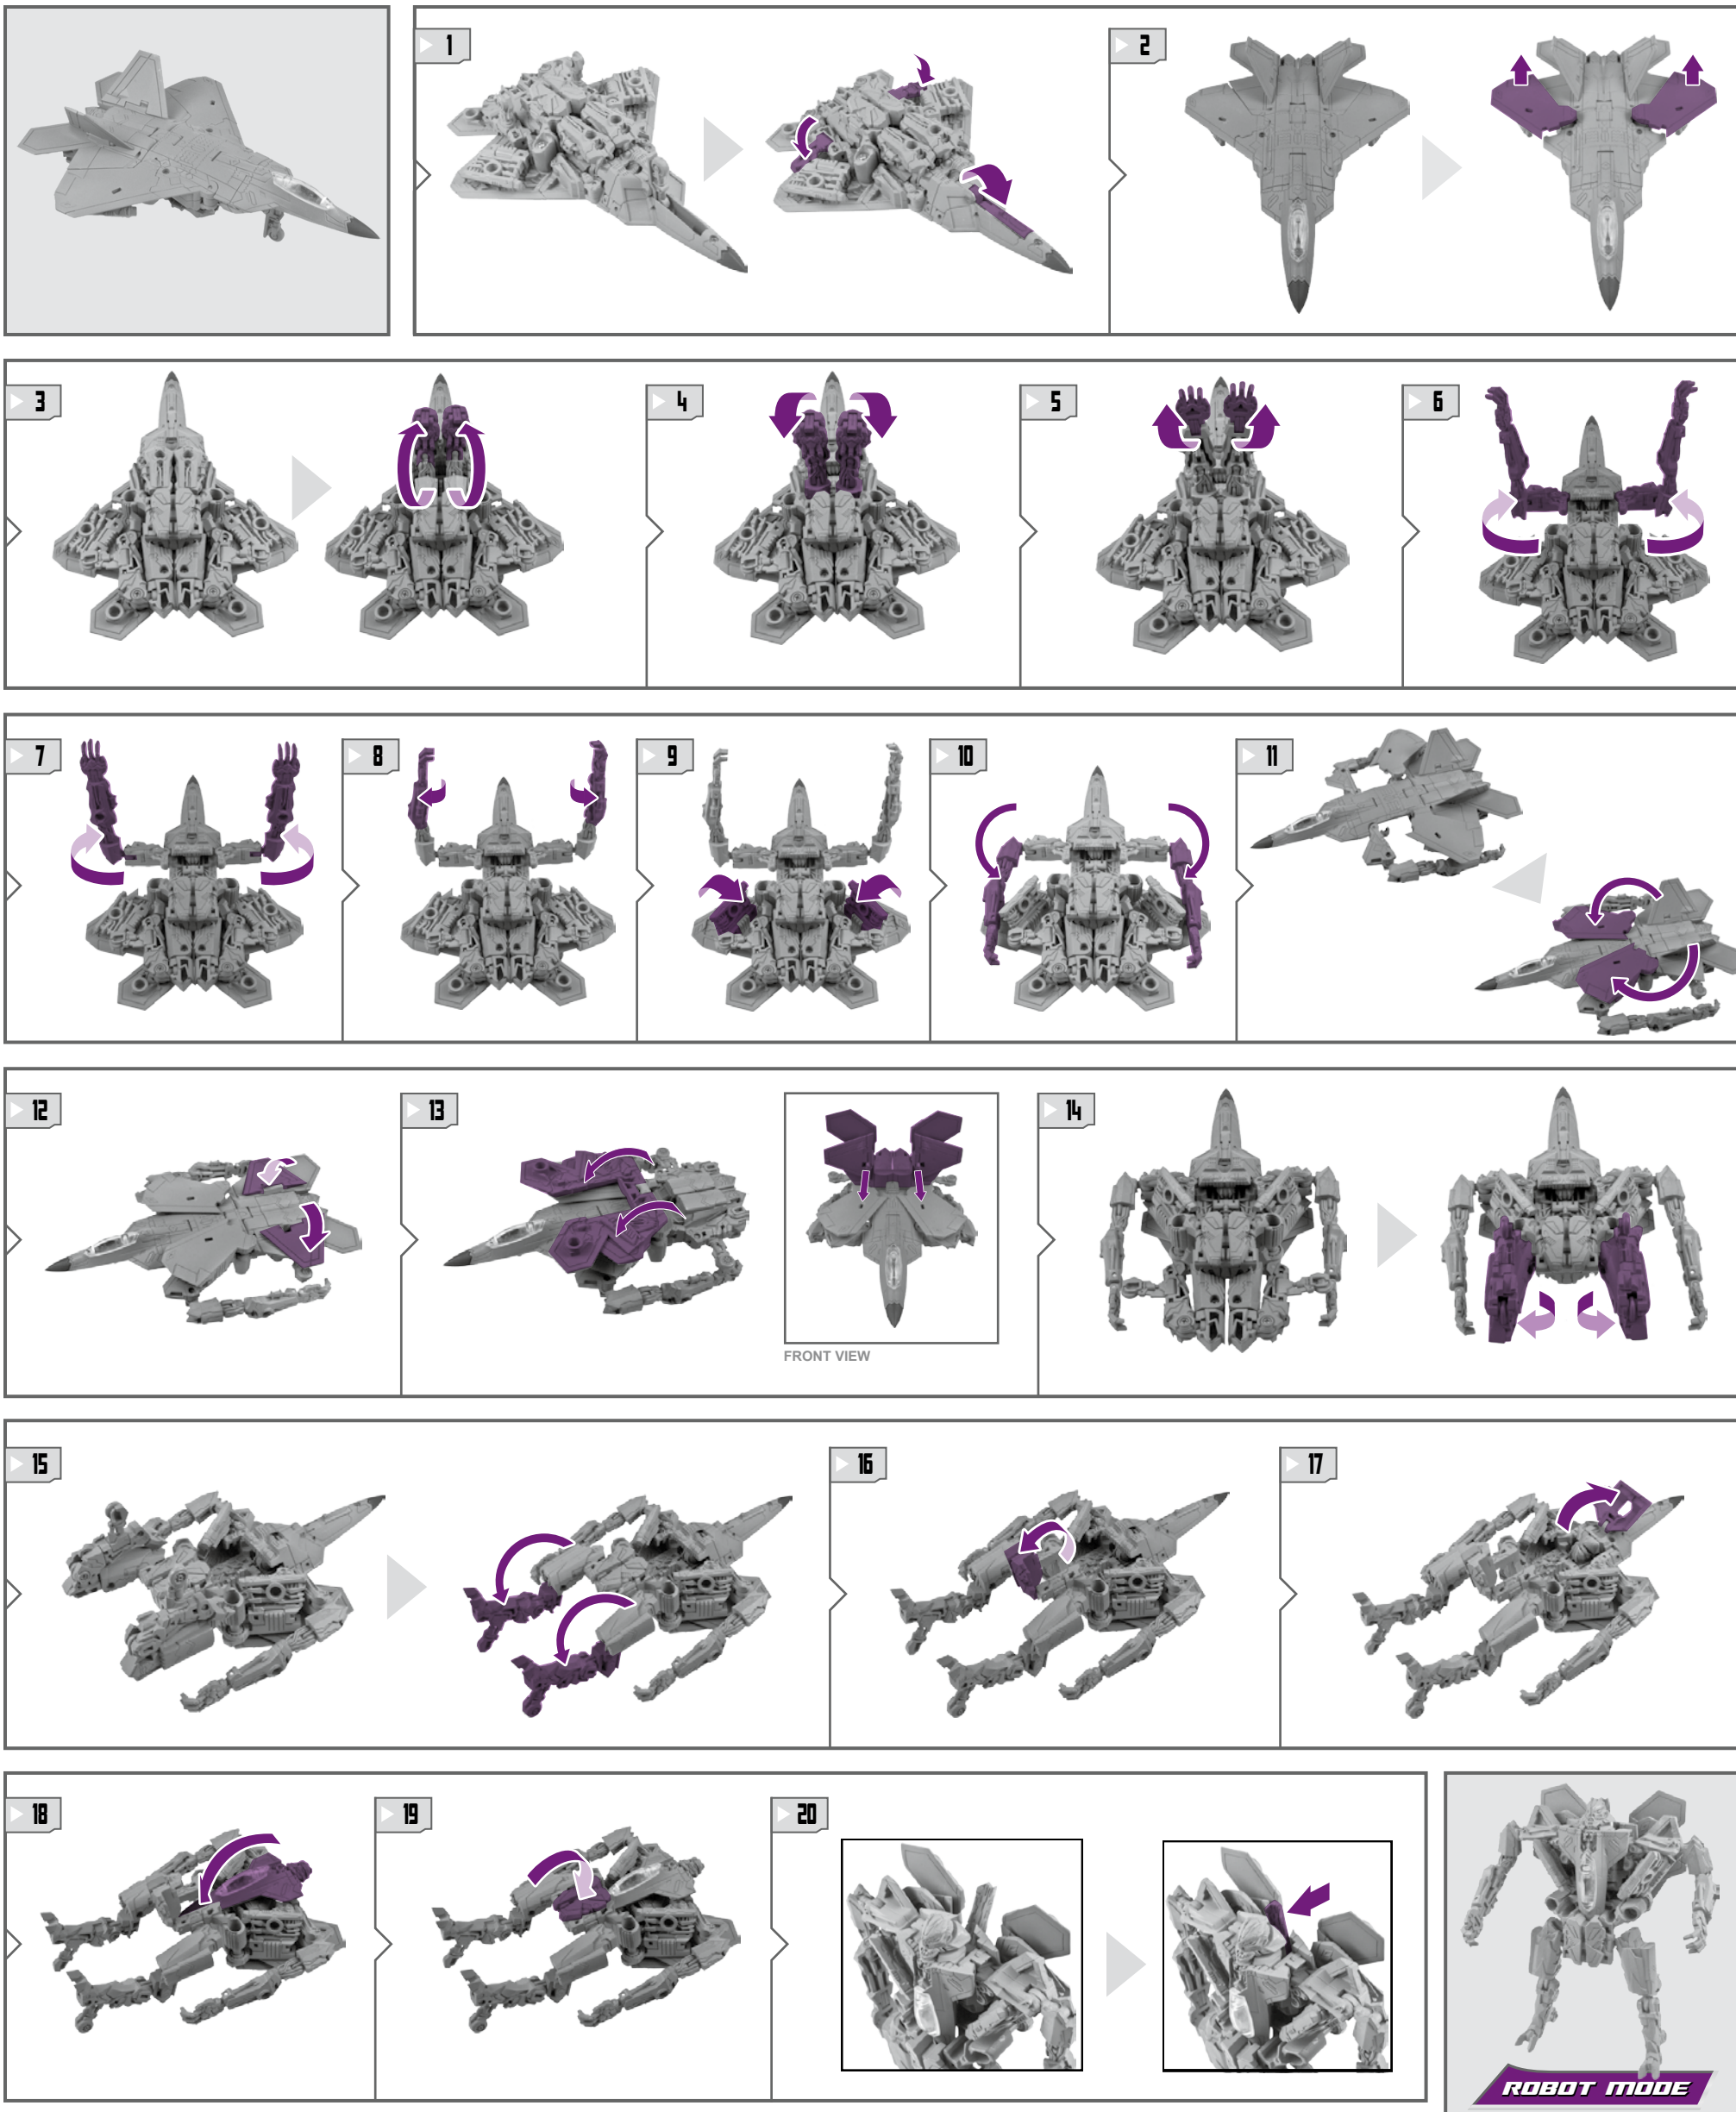

CHANGING TO ROBOT